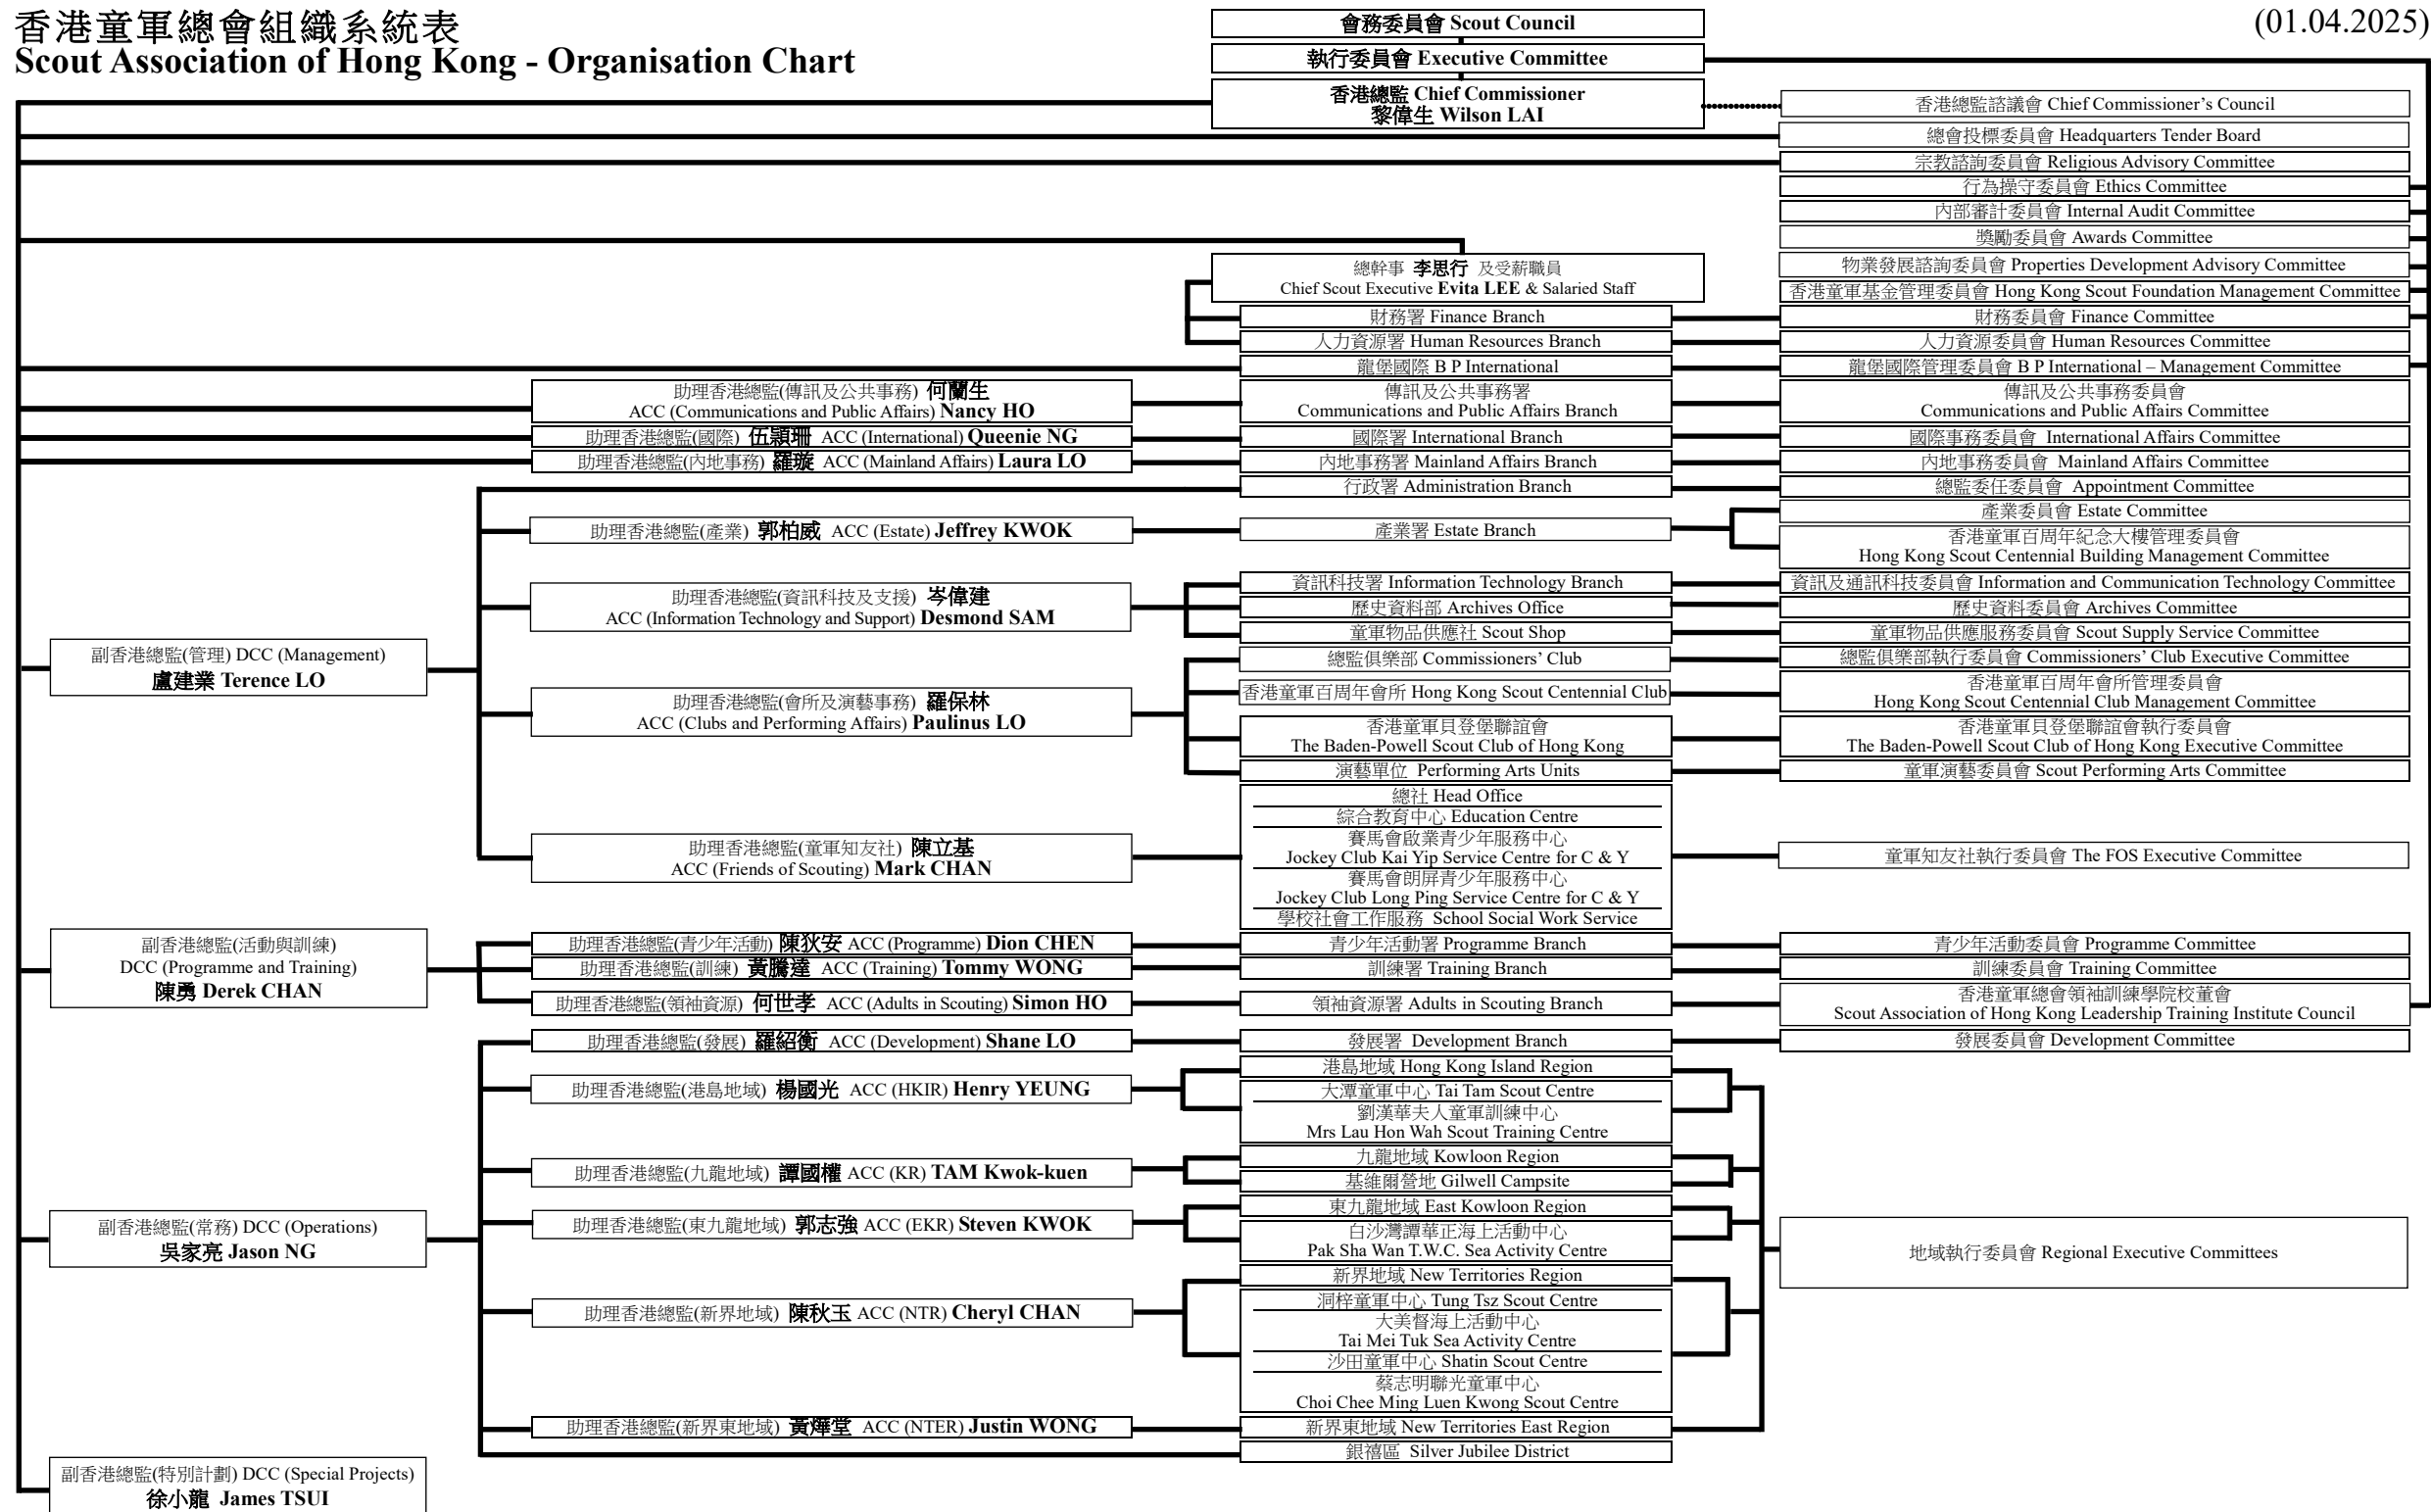

香港童軍總會組織系統表 Scout Association of Hong Kong - Organisation Chart

(01.04.2025)

DCC = Deputy Chief Commissioner
ACC = Assistant Chief Commissioner