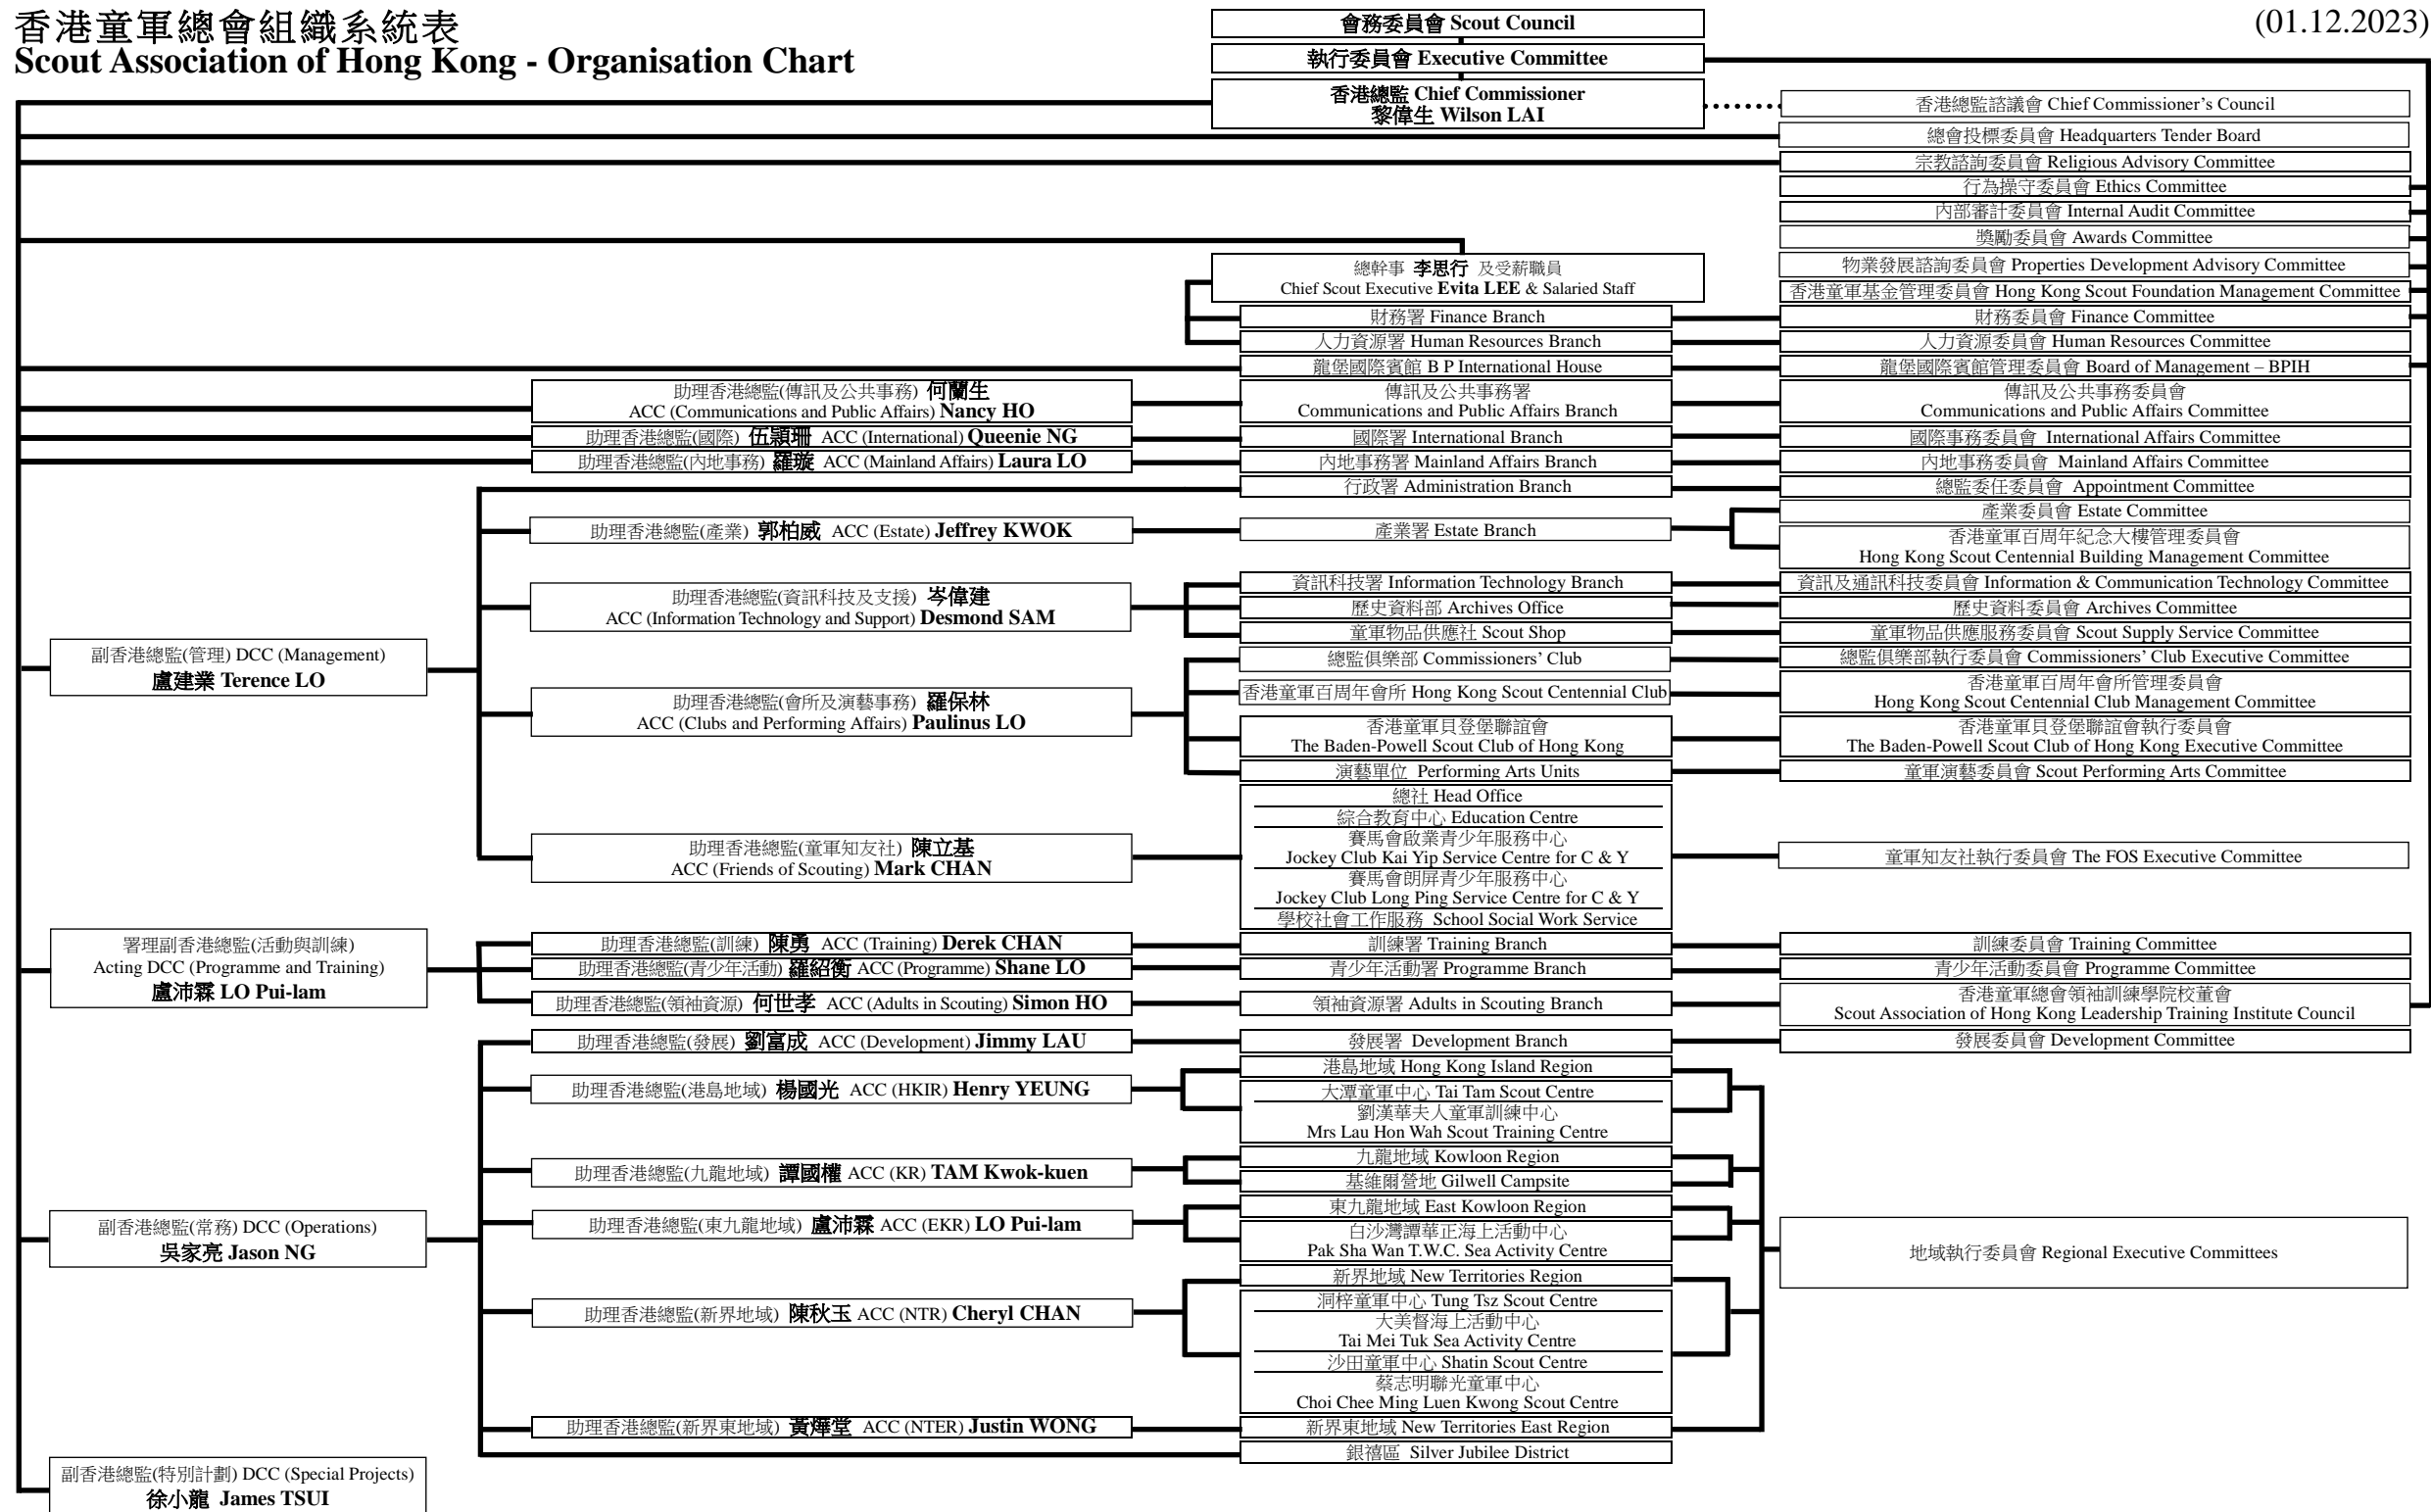

香港童軍總會組織系統表 Scout Association of Hong Kong - Organisation Chart

(01.12.2023)

DCC = Deputy Chief Commissioner
ACC = Assistant Chief Commissioner