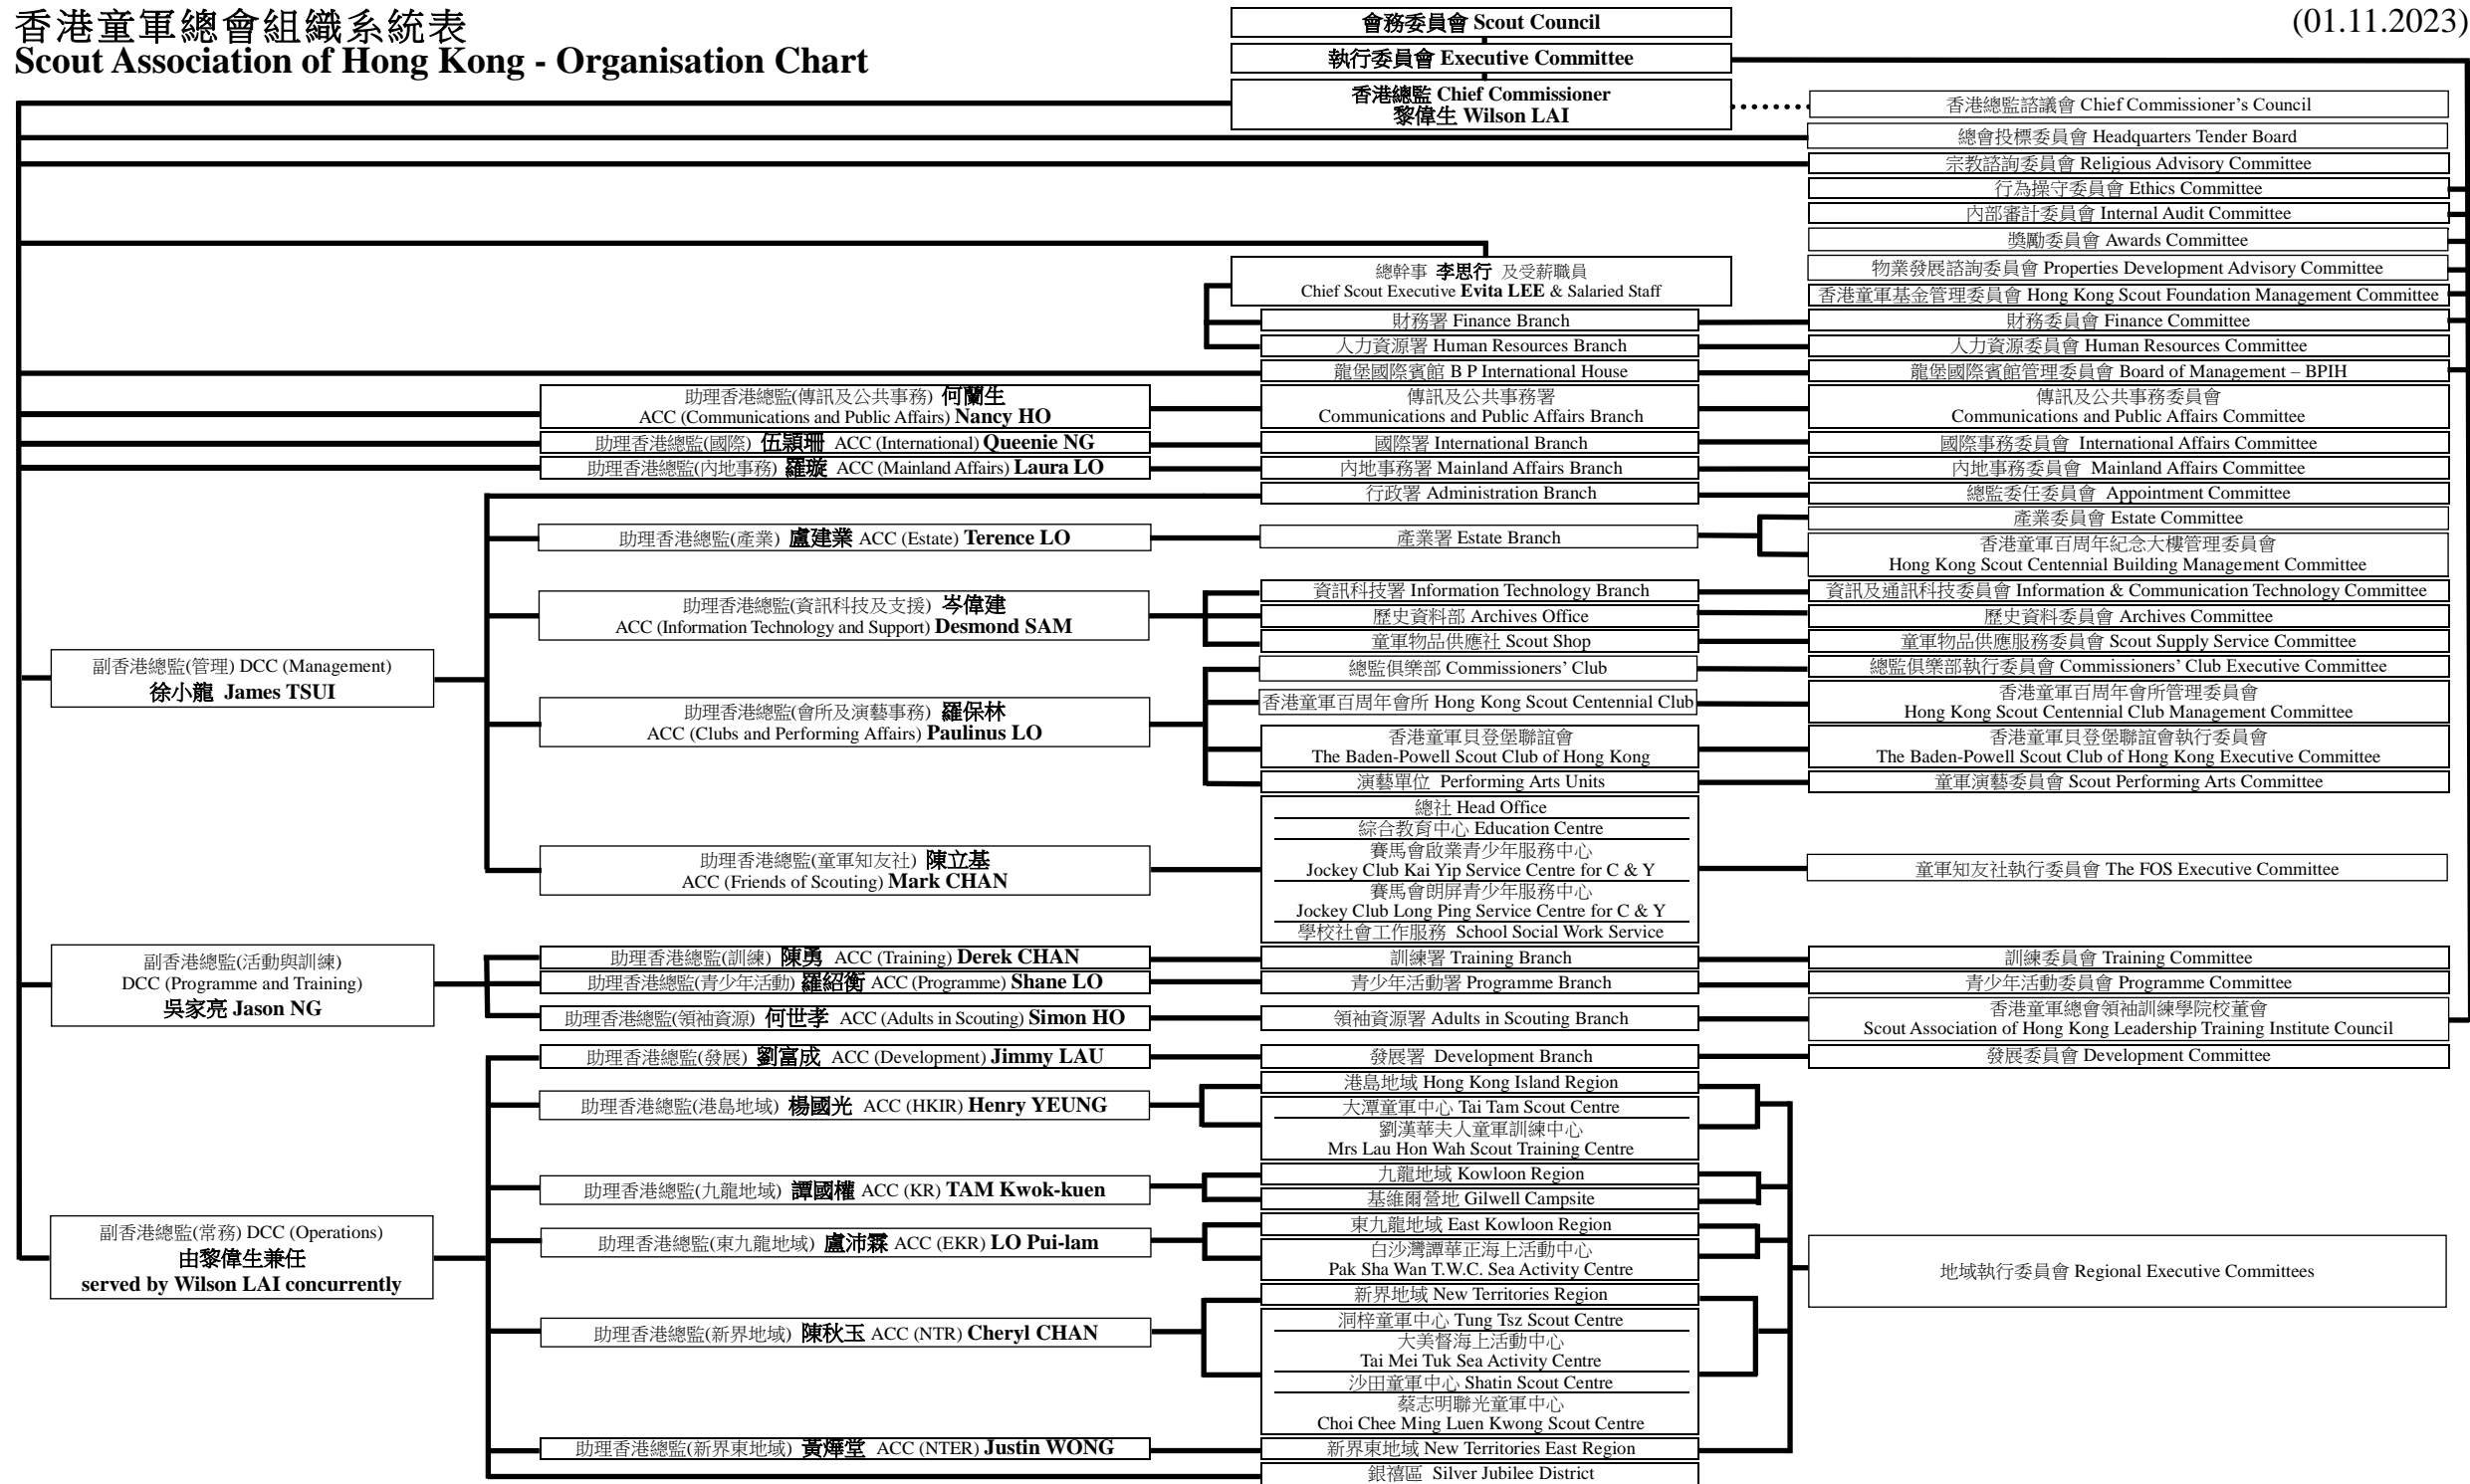

# 香港童軍總會組織系統表 Scout Association of Hong Kong - Organisation Chart

(01.11.2023)

DCC = Deputy Chief Commissioner  
ACC = Assistant Chief Commissioner