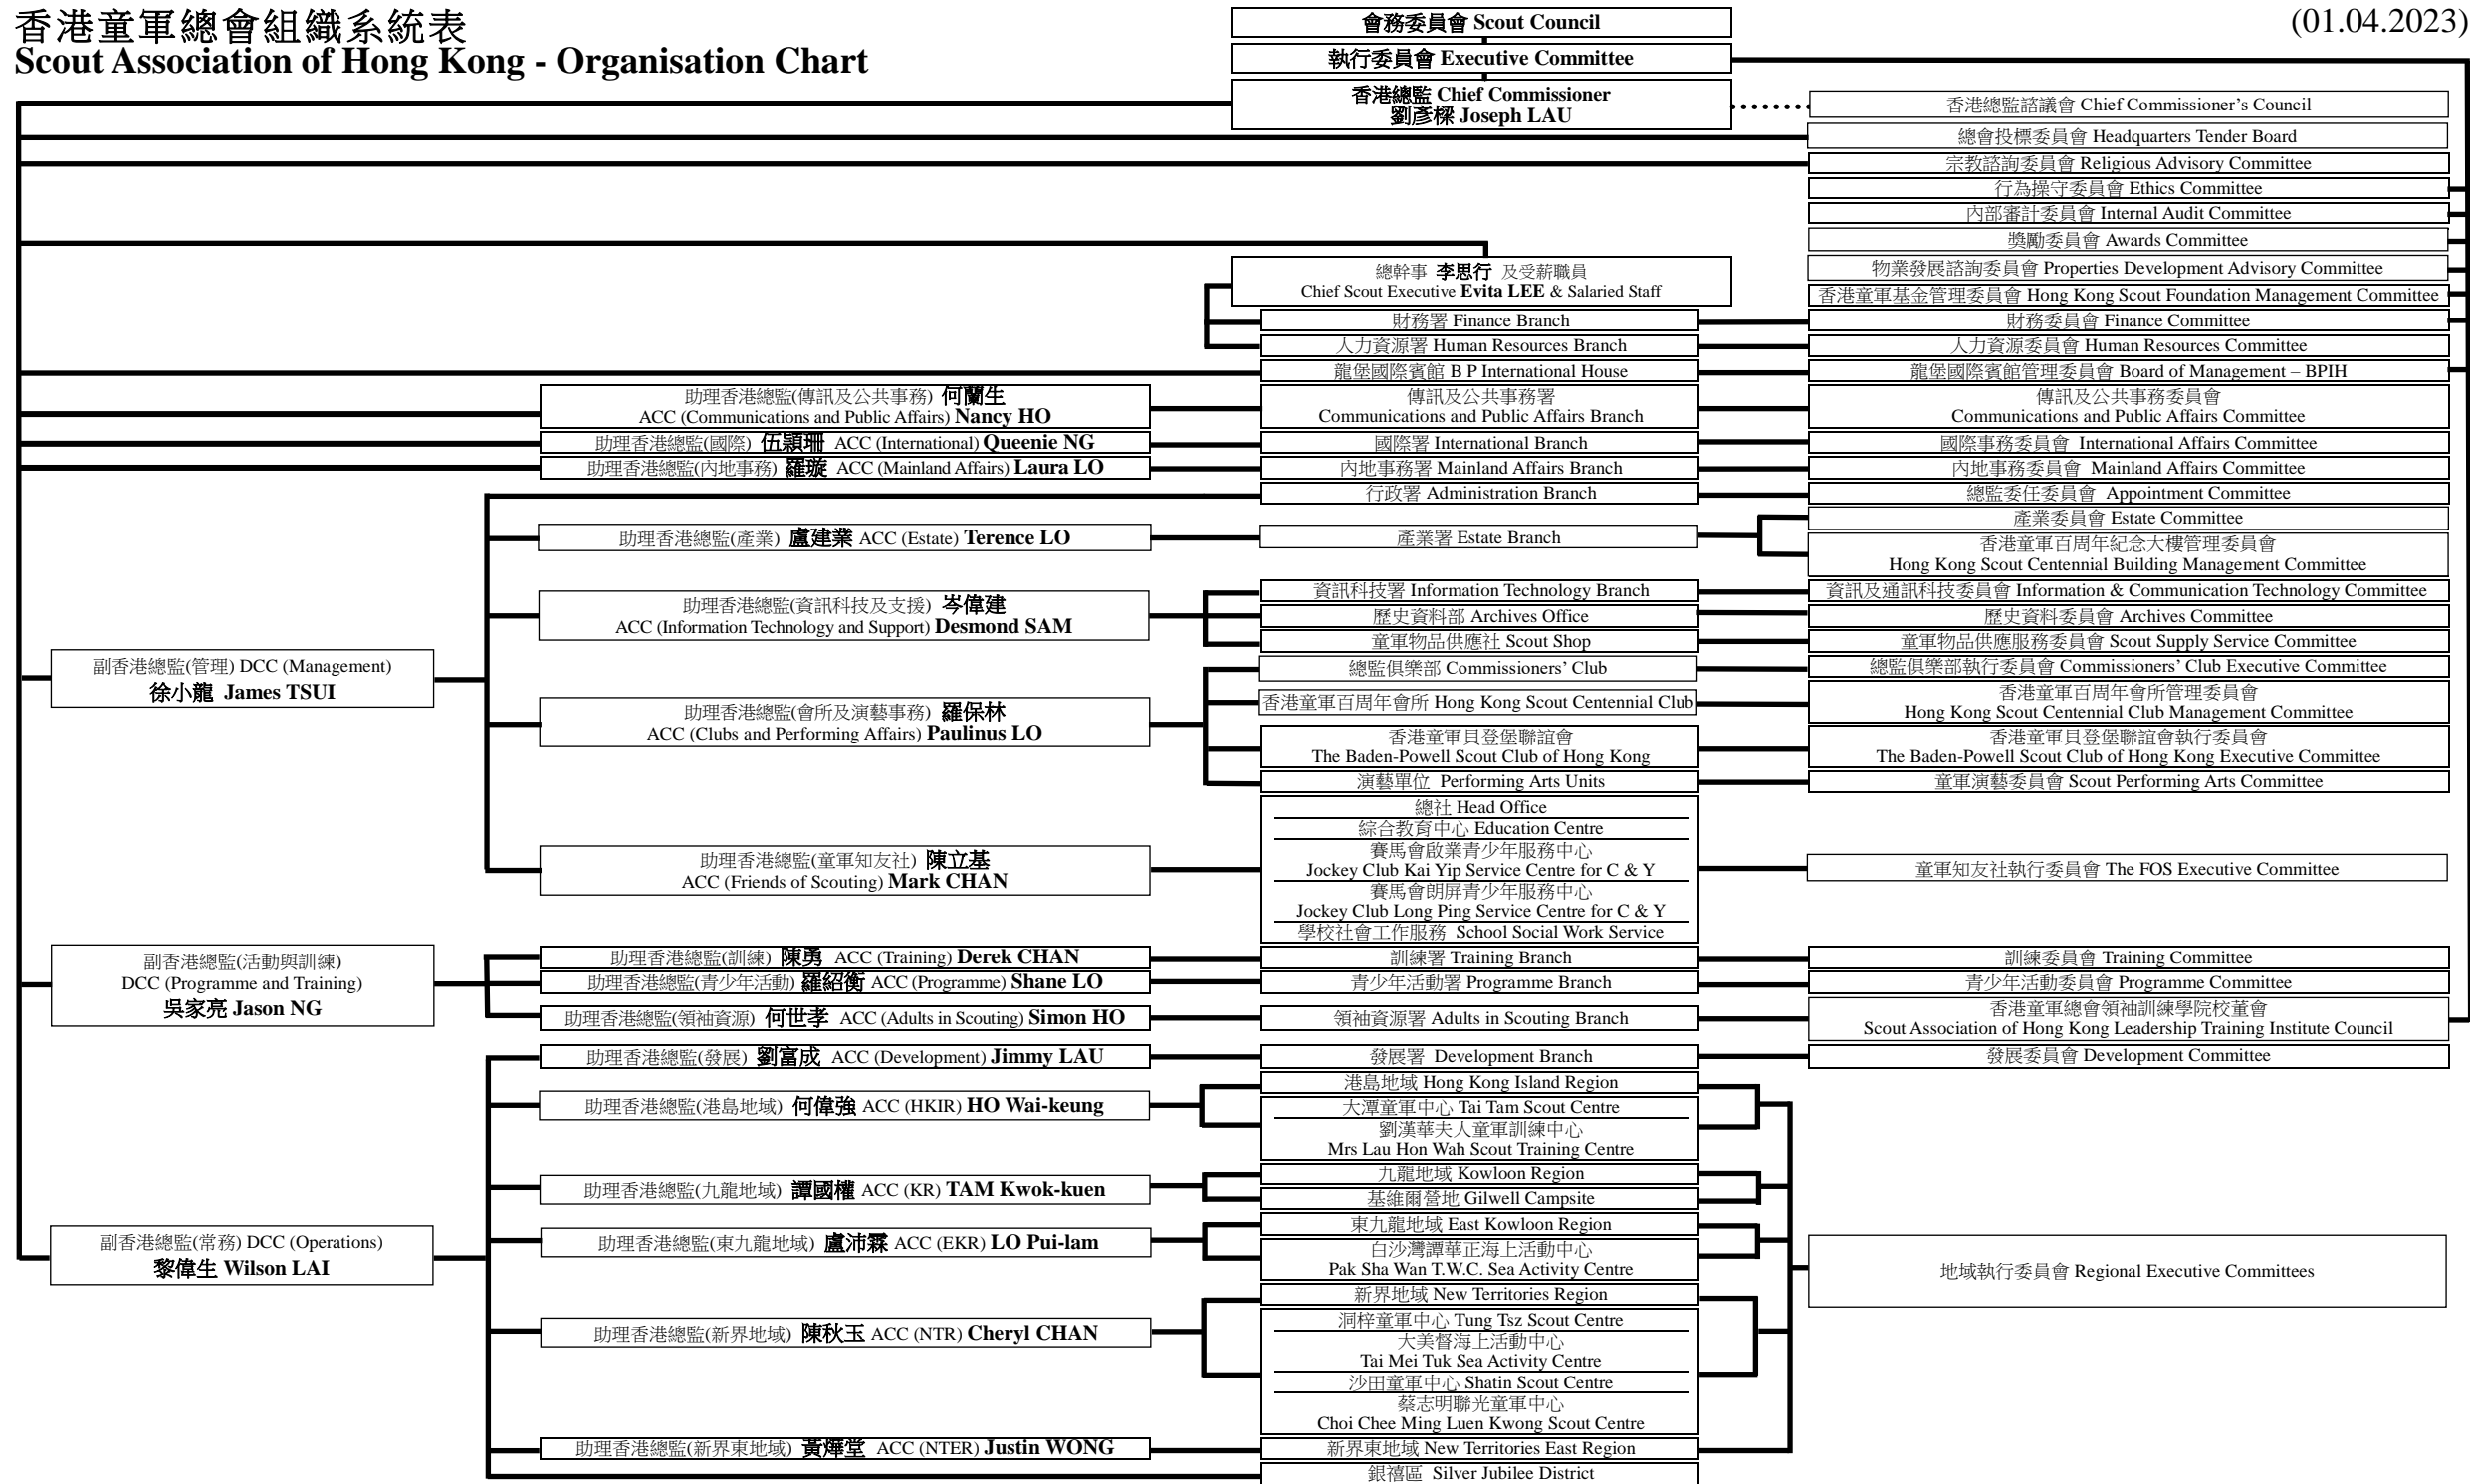

# 香港童軍總會組織系統表 Scout Association of Hong Kong - Organisation Chart

(01.04.2023)

DCC = Deputy Chief Commissioner  
ACC = Assistant Chief Commissioner