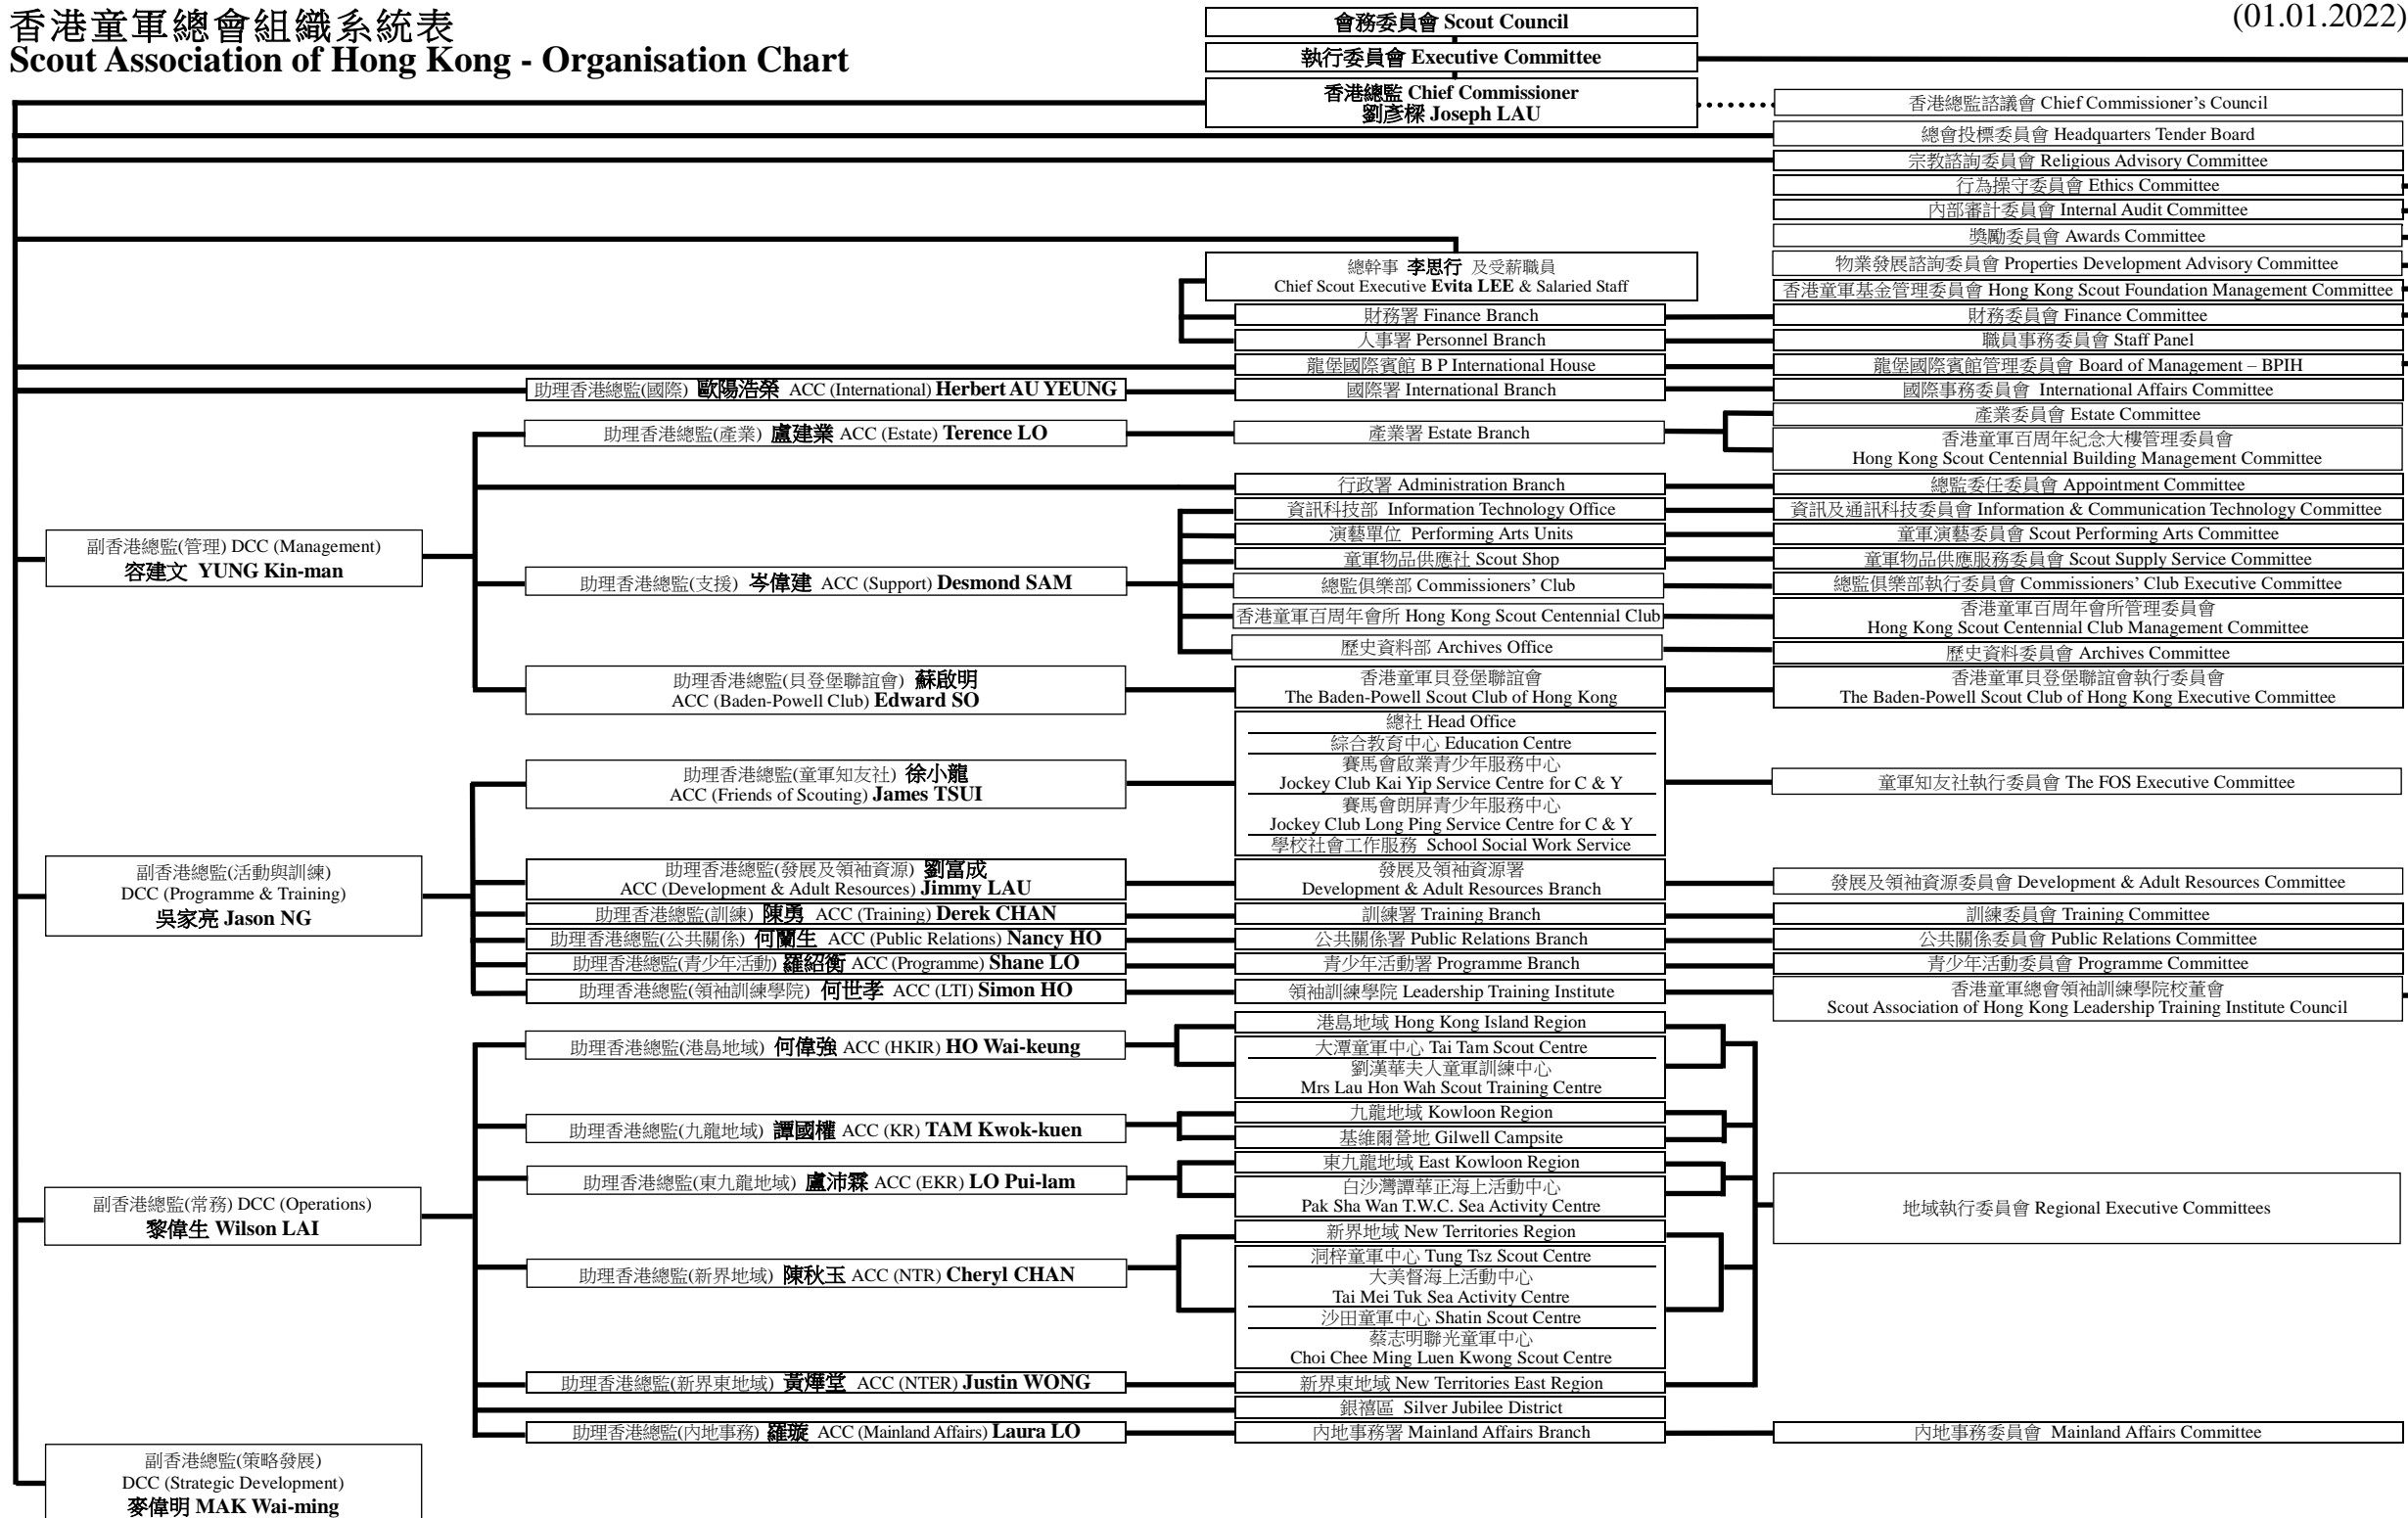

香港童軍總會組織系統表 Scout Association of Hong Kong - Organisation Chart

(01.01.2022)

DCC = Deputy Chief Commissioner
ACC = Assistant Chief Commissioner