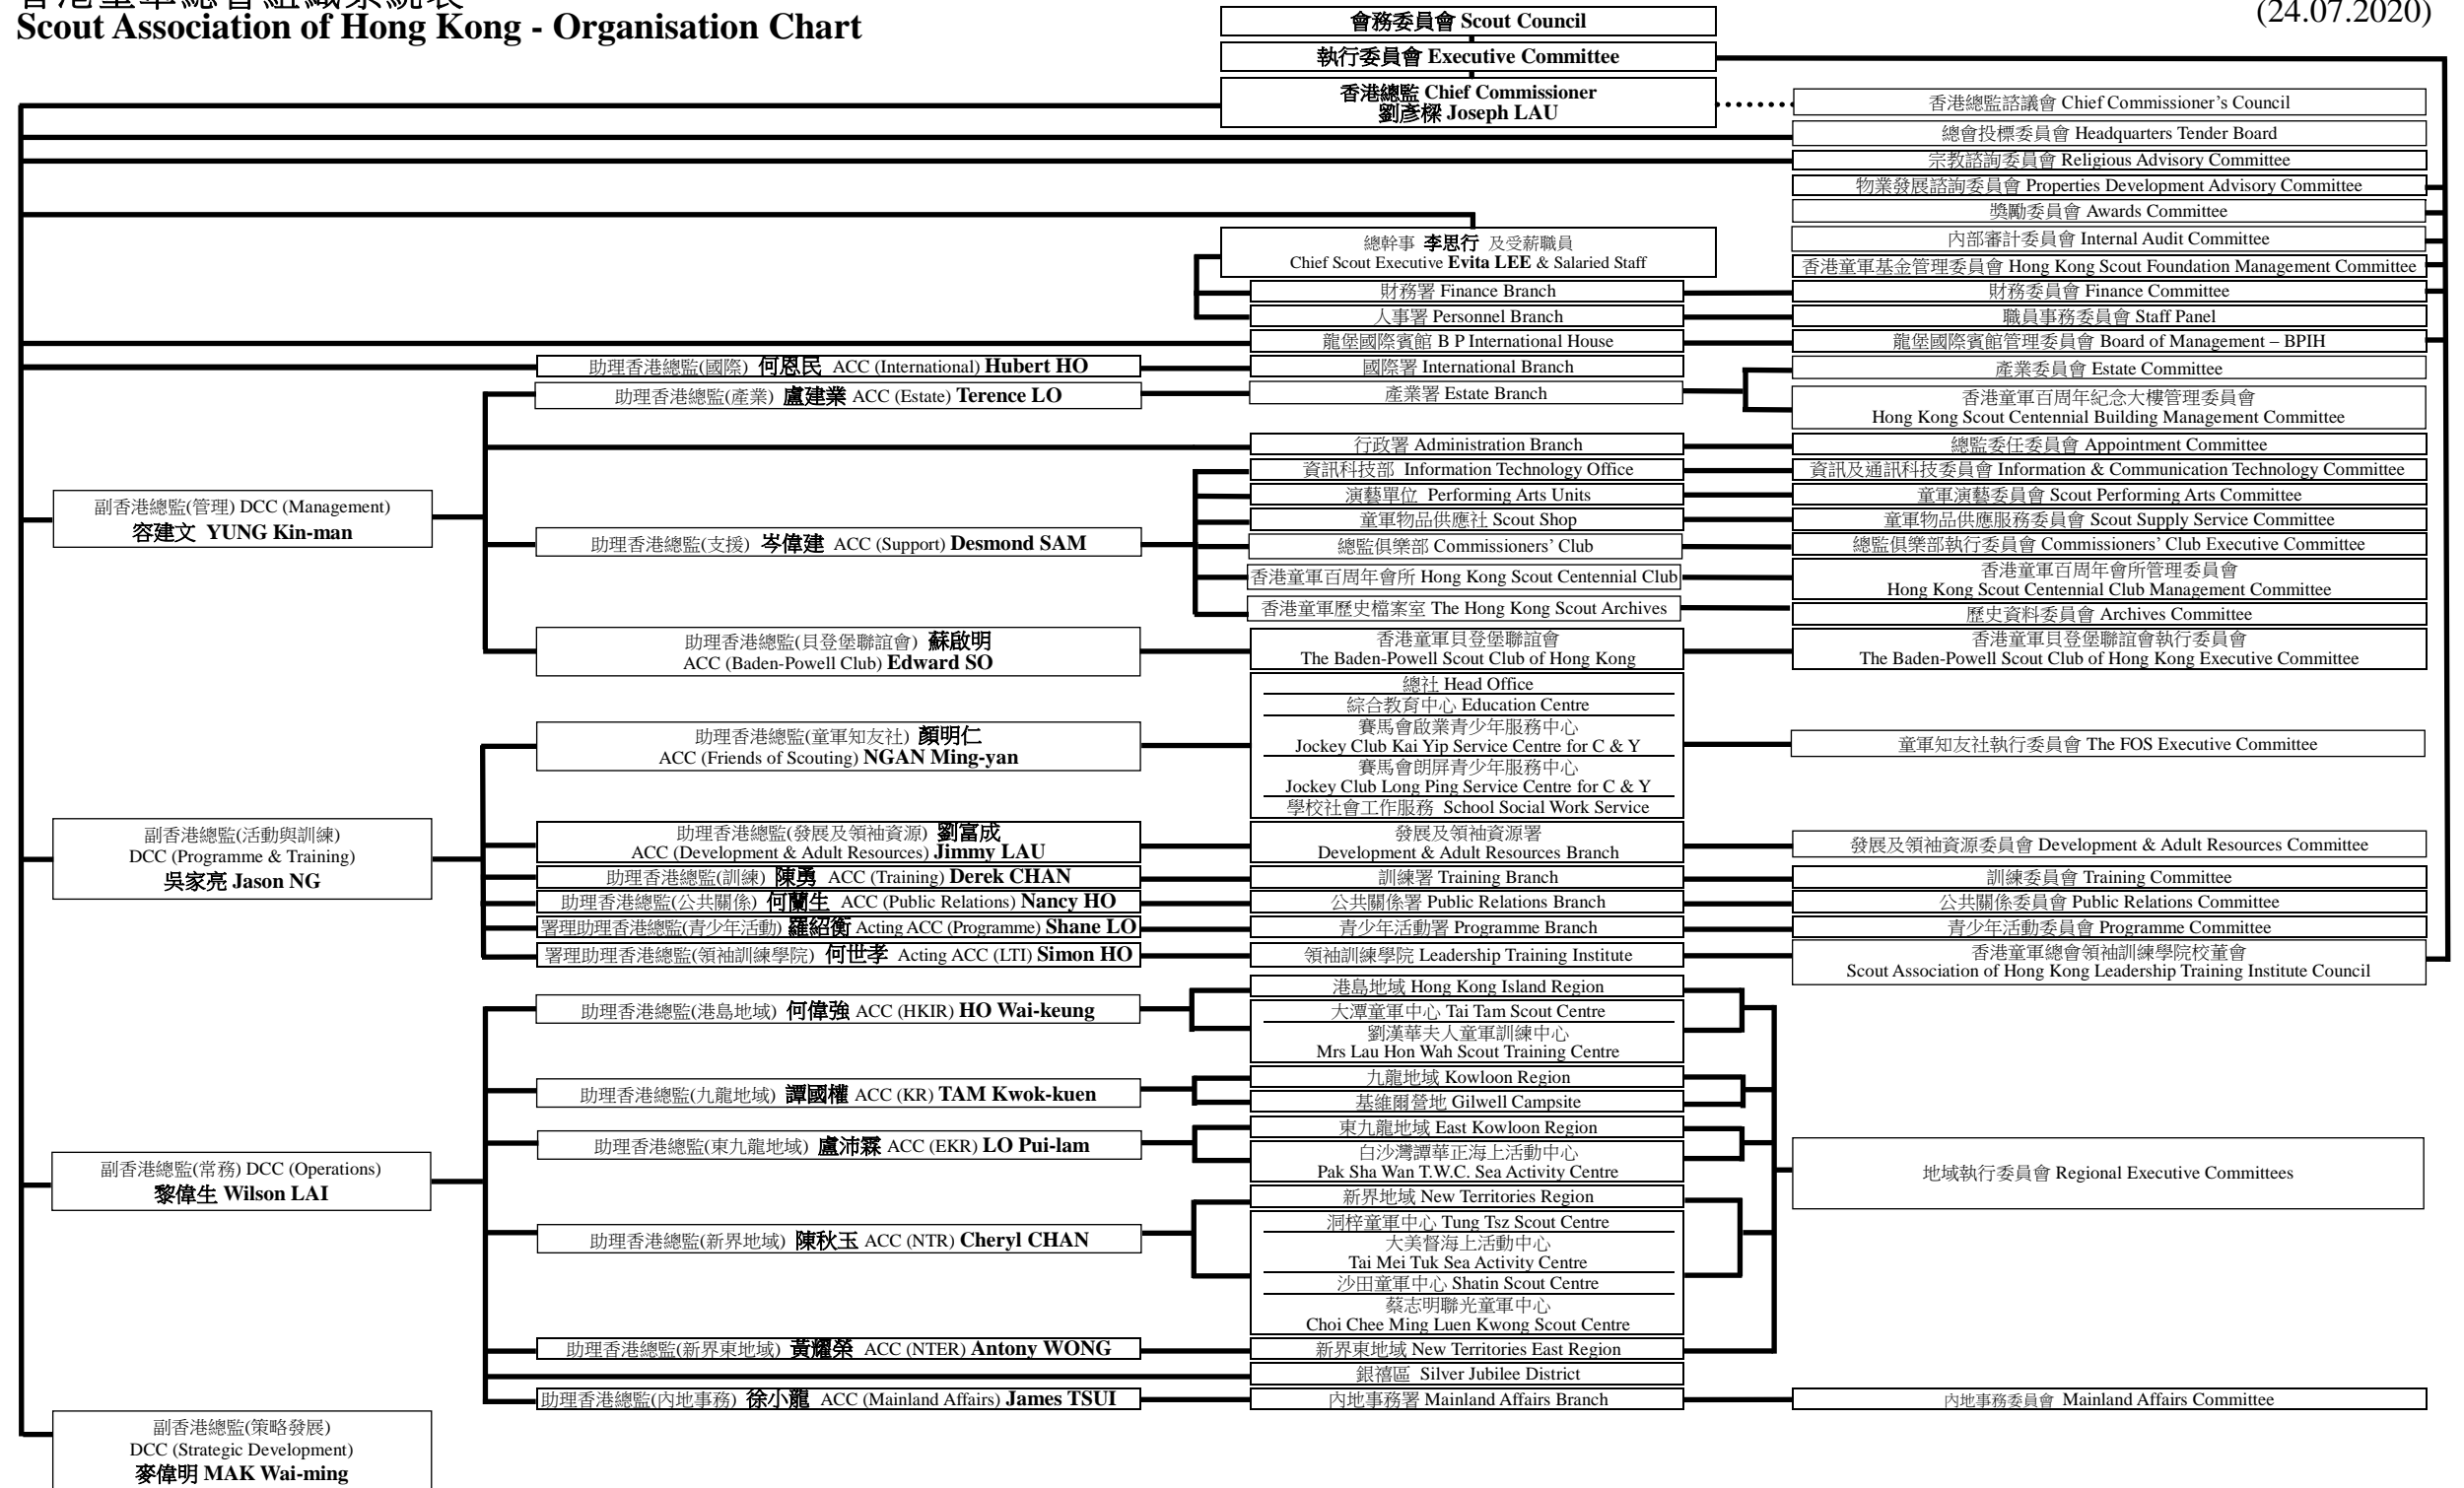

香港童軍總會組織系統表 Scout Association of Hong Kong - Organisation Chart

(24.07.2020)

DCC = Deputy Chief Commissioner
ACC = Assistant Chief Commissioner